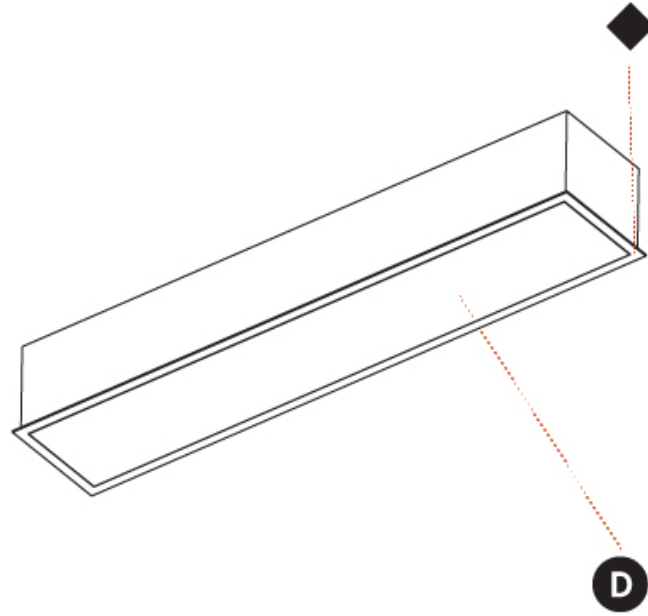

PI2 WHITELINE RECESSED

A37557-

PROJECT

TYPE

SPECIFIER

QUANTITY

DATE

A